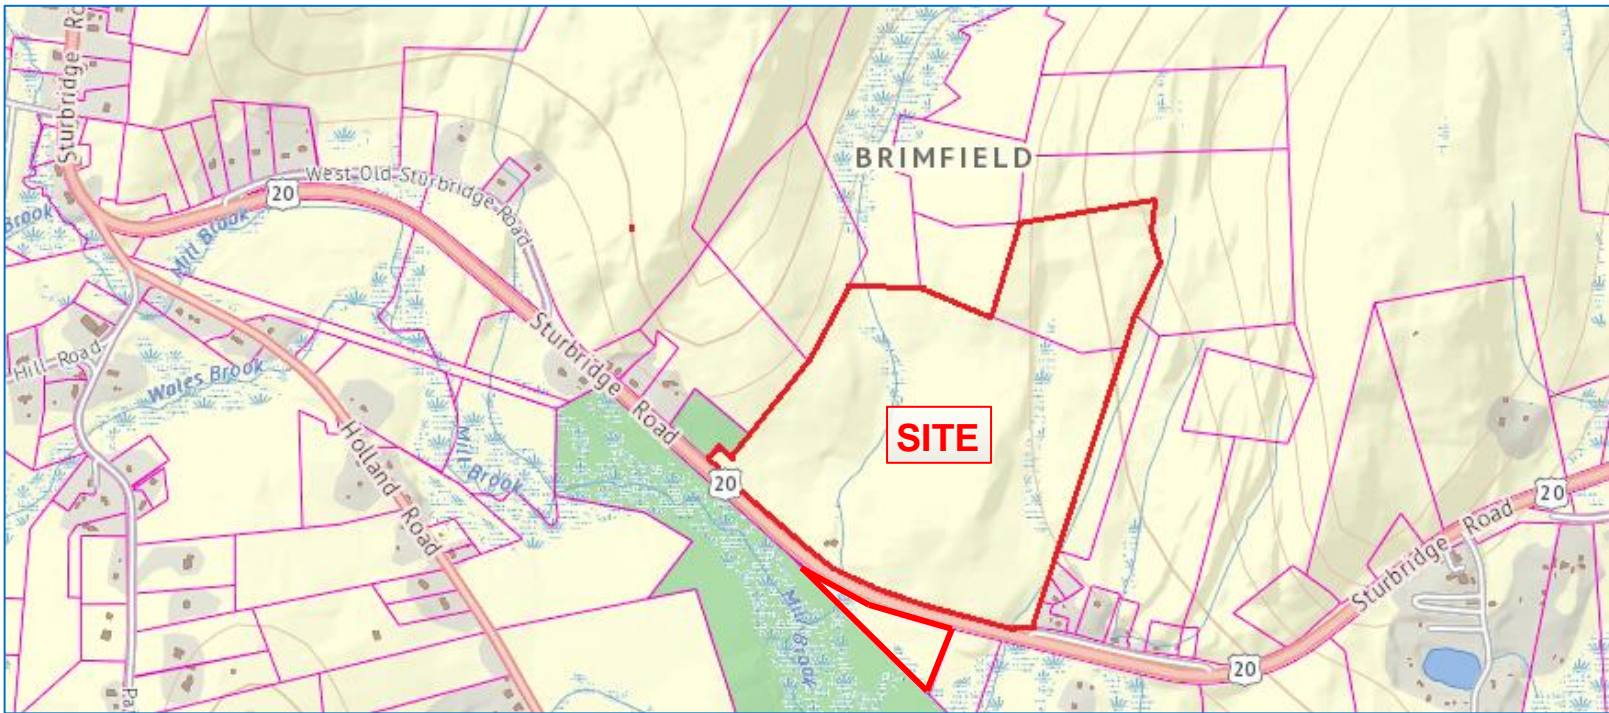

BRIMFIELD, MA

FOR SALE – 7-8 USABLE ACRES – 145 STURBRIDGE ROAD - AVAILABLE NOW

ROUTE 20 – 7-8 Usable Acres (Approx. 100 Acres included in sale)

Contact: _____
John Benoit, 413.567.2900, john@VantagePointRetail.com
734 Bliss Road, Suite 1, Longmeadow MA 01106